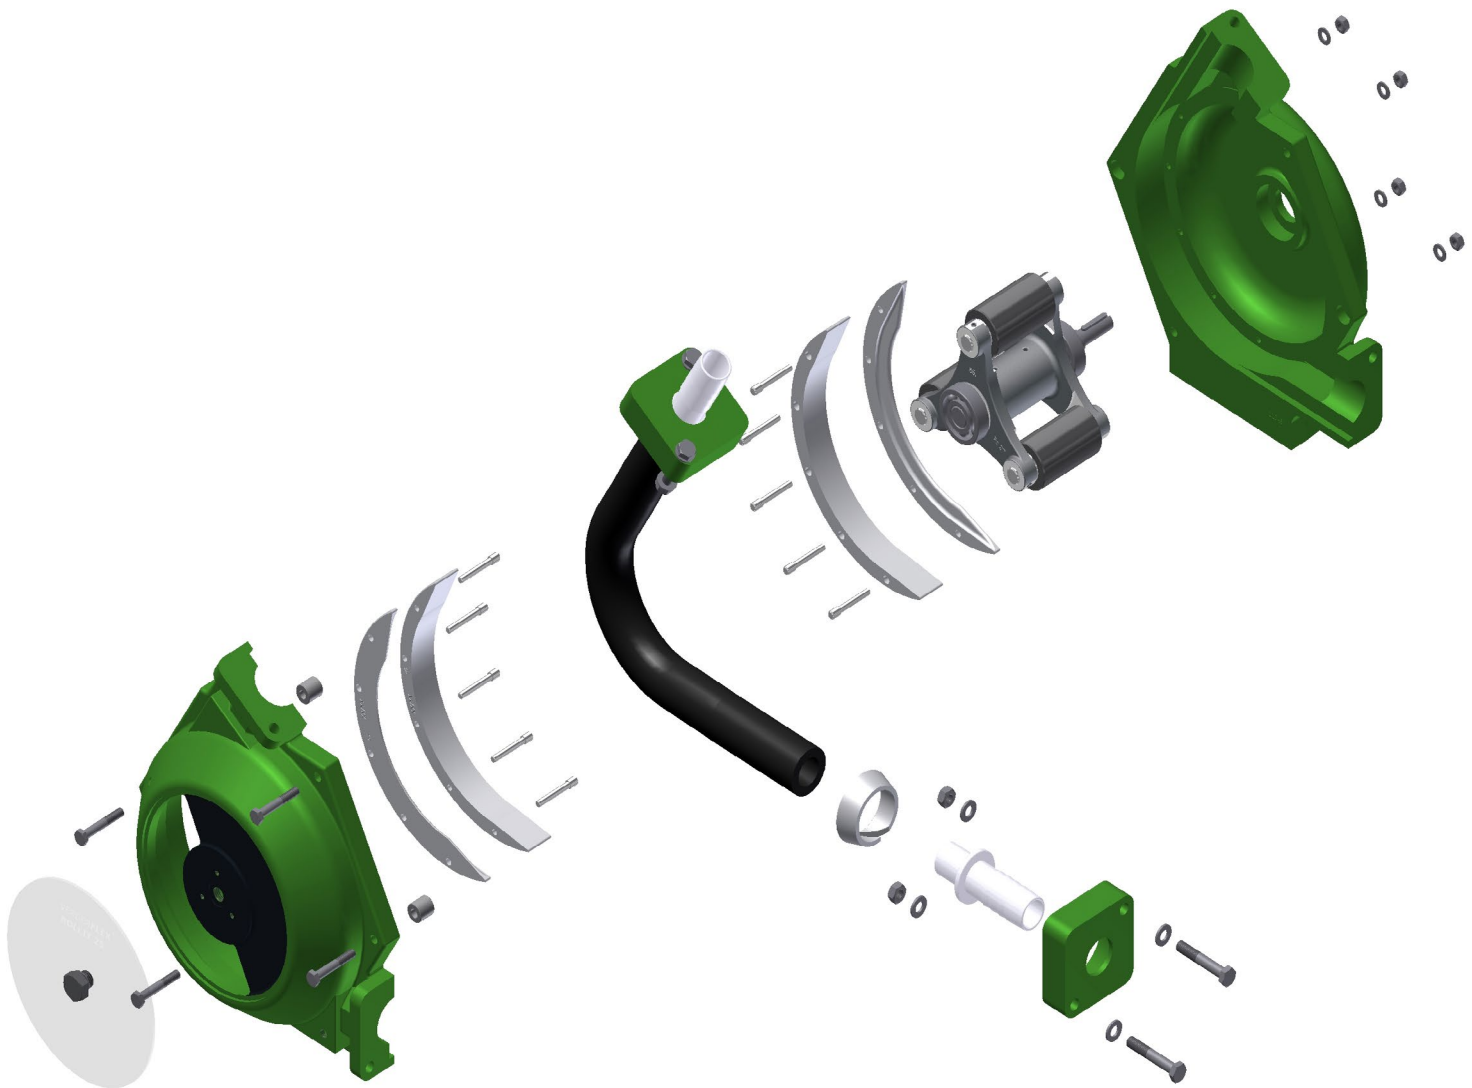

Peristaltic Hose Pump

Spare Parts List

Verderflex Rollit
15 - 35 P

Version 1.0v-10/2015

Print-No. 01

Version 1.0v-10/2015
Print-No. 01

Verderflex Rollit 15 - 35 P

Rollit 15-35 P Spare Parts List

Table 1 contains a list of spares to help maintain and repair the Rollit 15-35 P peristaltic pumps. Your Verder distributor will be able to advise you where genuine Verderflex® spares can be purchased.

Figure 2 Layout (generic view)

- | | | | | | |
|---|------------------|----|-------------------------|----|-------------------------|
| 1 | Casing cover | 6 | Teflon inserts complete | 11 | Clamping ring |
| 2 | Pump casing | 7 | Rotor complete | 12 | Hose tail |
| 3 | Casing fasteners | 8 | Rollers complete | 13 | Counter flange |
| 4 | Centering piece | 9 | Bearing | 14 | Counter flange fastener |
| 5 | Guide rails | 10 | Pump hose | | |

Table 1 Rollit 15-35 P Spare Parts List (continued)

Ref	Item	Part No			Qty	Image
9	Bearing Set of 2 Pieces	R 15 P	114.100.068		1	
		R 25 P	114.100.069			
		R 35 P	114.100.070			
11	Clamping ring	R 15 P	114.100.062		1	
		R 25 P	114.100.063			
		R 35 P	114.100.064			
12	Hose tail	R 15 P nominal size 25	PP	114.100.042	1	
			SS 1.4571	114.100.047		
		R 25 P nominal size 31	PP	114.100.043		
			SS 1.4571	114.100.048		
		R 35 P nominal size 51	PP	114.100.065		
			SS 1.4571	114.100.066		
12.1	Hose tail with tread DIN ISO 228	R 15 P nominal size 3/4"	SS 1.4571	on request	1	
		R 25 P nominal size 1"	SS 1.4571	on request		
		R 35 P nominal size 1 1/2"	SS 1.4571	on request		
12.2	Hose tail with tread NPT	R 15 P nominal size 3/4"	SS 1.4571	on request	1	
		R 25 P nominal size 1"	SS 1.4571	on request		
		R 35 P nominal size 1 1/2"	SS 1.4571	on request		