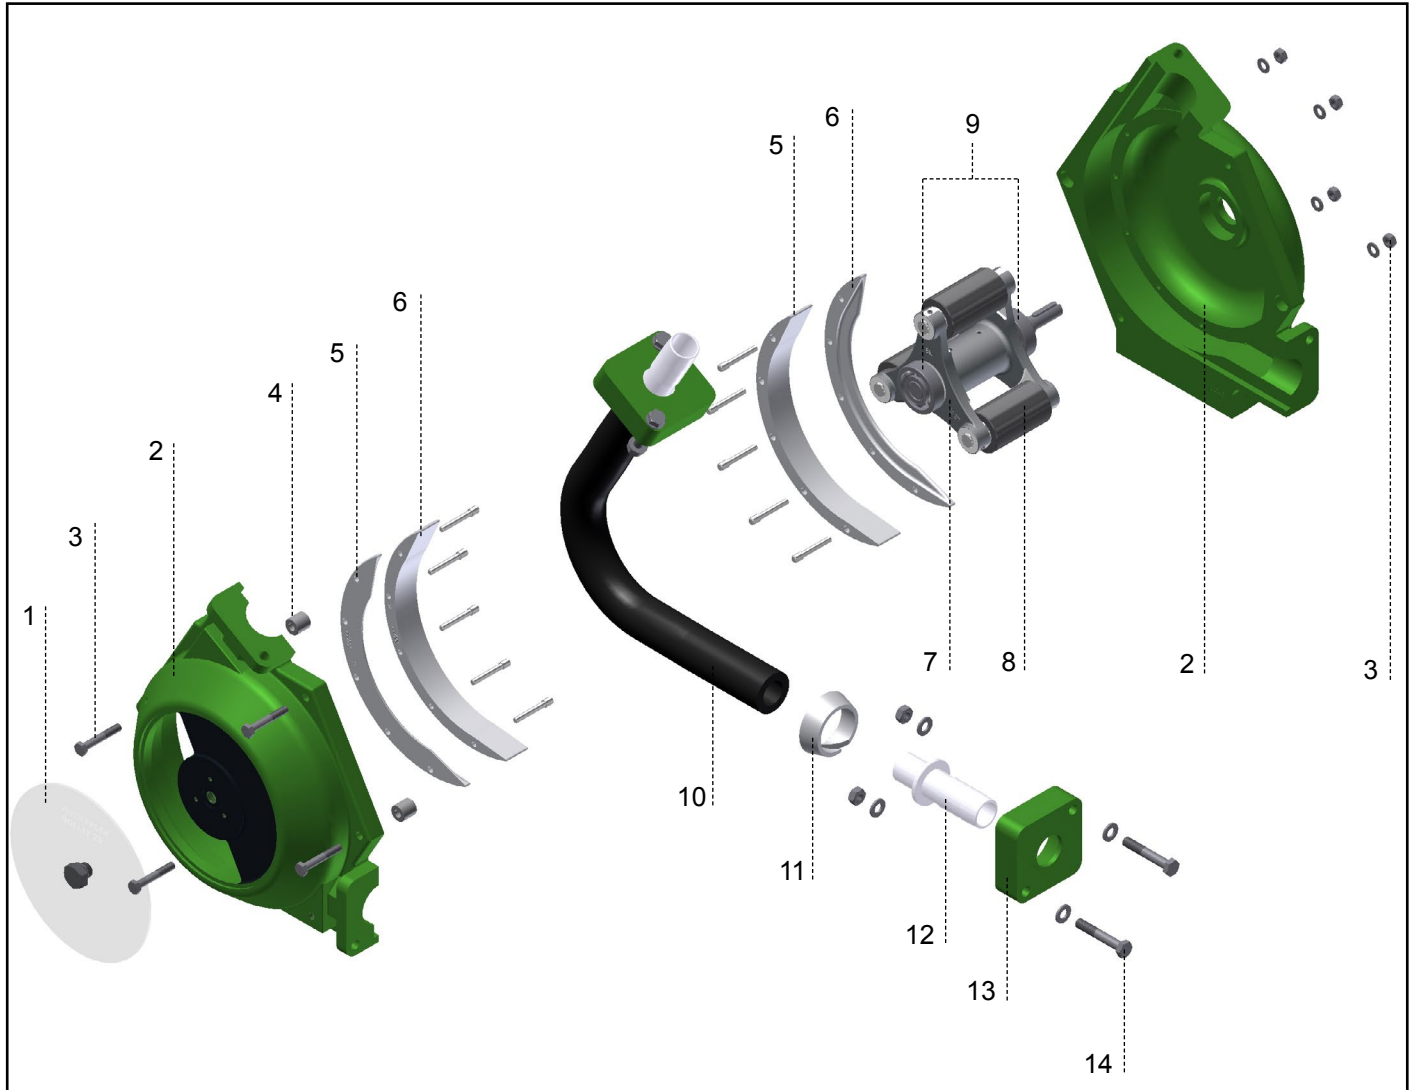

Peristaltic Hose Pump

Spare Parts List

Verderflex Rollit
15 - 35 P

Version 1.0v-10/2015

Print-No. 01

Version 1.0v-10/2015
Print-No. 01

Verderflex Rollit 15 - 35 P

Rollit 15-35 P Spare Parts List

Figure 2 Layout (generic view)

- | | | | | | |
|---|------------------|----|-------------------------|----|-------------------------|
| 1 | Casing cover | 6 | Teflon inserts complete | 11 | Clamping ring |
| 2 | Pump casing | 7 | Rotor complete | 12 | Hose tail |
| 3 | Casing fasteners | 8 | Rollers complete | 13 | Counter flange |
| 4 | Centering piece | 9 | Bearing | 14 | Counter flange fastener |
| 5 | Guide rails | 10 | Pump hose | | |

Table 1 Rollit 15-35 P Spare Parts List (continued)

Ref	Item	Part No			Qty	Image
9	Bearing Set of 2 Pieces	R 15 P	114.100.068		1	
		R 25 P	114.100.069			
		R 35 P	114.100.070			
11	Clamping ring	R 15 P	114.100.062		1	
		R 25 P	114.100.063			
		R 35 P	114.100.064			
12	Hose tail	R 15 P nominal size 25	PP	114.100.042	1	
			SS 1.4571	114.100.047		
		R 25 P nominal size 31	PP	114.100.043		
			SS 1.4571	114.100.048		
		R 35 P nominal size 51	PP	114.100.065		
			SS 1.4571	114.100.066		
12.1	Hose tail with tread DIN ISO 228	R 15 P nominal size 3/4"	SS 1.4571	on request	1	
		R 25 P nominal size 1"	SS 1.4571	on request		
		R 35 P nominal size 1 1/2"	SS 1.4571	on request		
12.2	Hose tail with tread NPT	R 15 P nominal size 3/4"	SS 1.4571	on request	1	
		R 25 P nominal size 1"	SS 1.4571	on request		
		R 35 P nominal size 1 1/2"	SS 1.4571	on request		